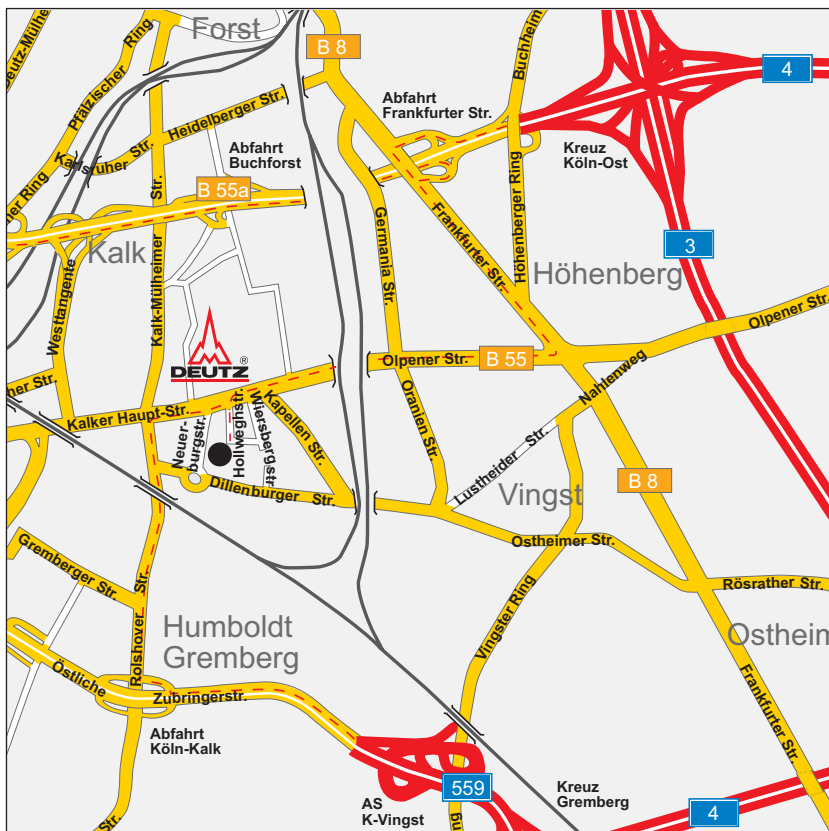

Getting to DEUTZ

DEUTZ Customised Solutions, Location Cologne, Hollweghstraße

From the North:

A3 from the Leverkusen / Düsseldorf direction

Motorway junction Köln-Ost, direction Köln-Mitte/Köln-Deutz, at the first exit turn into Frankfurter Straße (No. 48) and once on Frankfurter Straße immediately get into the left lane again. Continue straight ahead until the first junction, turn right into Olpener Straße, later Kalker Hauptstraße. About 200 m after the railway underpass turn left into Hollweghstraße.

From the East:

A4 from the Olpe direction

Motorway junction Köln-Ost, direction Köln-Mitte/Köln-Deutz, at the first exit turn into Frankfurter Straße (No. 48) and once on Frankfurter Straße immediately get into the left lane again. Continue straight ahead until the first junction, turn right into Olpener Straße, later Kalker Hauptstraße. About 200 m after the railway underpass turn left into Hollweghstraße.

From the West:

A4 from the Aachen direction

Motorway junction Köln-Gremberg, direction Köln-Mitte/Köln-Deutz. Take the Köln-Kalk exit and get into the right-hand lane for Rolshover Straße. Continue straight ahead until junction Kalker Hauptstraße. Turn right, after 200 m turn right again into Hollweghstraße.

From the South:

A3 from the Frankfurt direction

Motorway junction Köln-Gremberg, direction Köln-Mitte/Köln-Deutz. Take the Köln-Kalk exit and get into the right-hand lane for Rolshover Straße. Continue straight ahead until junction Kalker Hauptstraße. Turn right, after 200 m turn right again into Hollweghstraße.