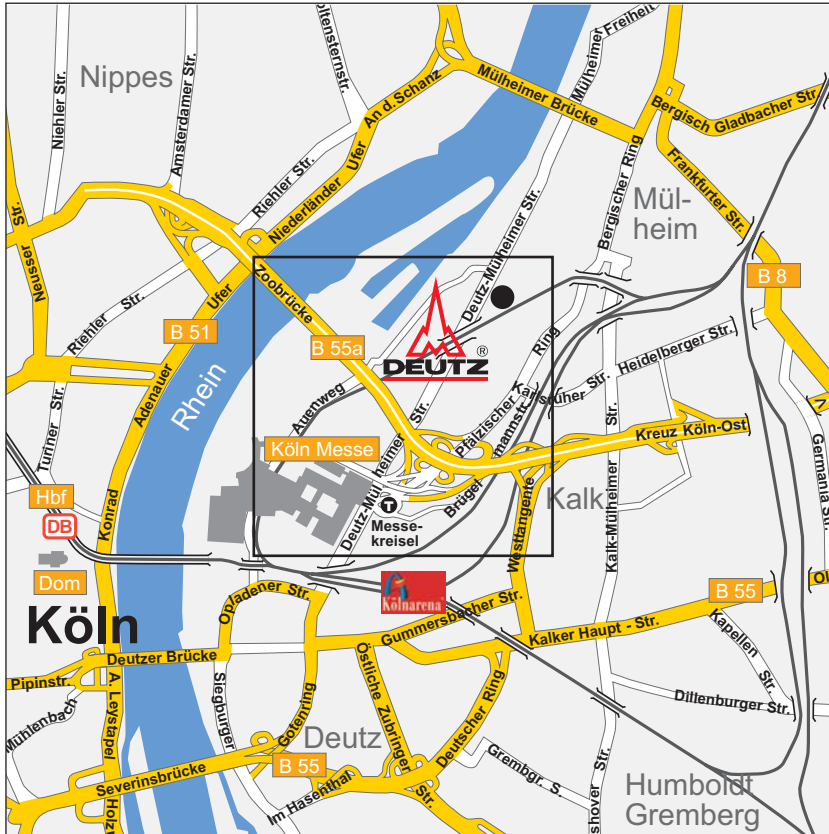

Getting to DEUTZ AG

Deutz-Mülheimer Straße

From the North:

A3 from the Leverkusen / Düsseldorf direction

At the Köln-Ost motorway junction, take the B 55a towards Köln-Zentrum. Take the Köln-Messe exit and turn right onto Pfälzischer Ring. At Messekreisel, turn right into Deutz-Mülheimer Straße.

From the East:

A4 from the Olpe direction

At the Köln-Ost motorway junction, take the B 55a towards Köln-Zentrum. Take the Köln-Messe exit and turn right onto Pfälzischer Ring. At Messekreisel, turn right into Deutz-Mülheimer Straße.

From the West:

A4 from the Aachen direction

At the Heumar motorway junction, take the A3 towards Köln-Ost. At the Köln-Ost motorway junction, take the B 55a towards Köln-Zentrum. Take the Köln-Messe exit and turn right onto Pfälzischer Ring. At Messekreisel, turn right into Deutz-Mülheimer Straße.

From the South:

A3 from the Frankfurt direction

At the Köln-Ost motorway junction, take the B 55a towards Köln-Zentrum. Take the Köln-Messe exit and turn right onto Pfälzischer Ring. At Messekreisel, turn right into Deutz-Mülheimer Straße.