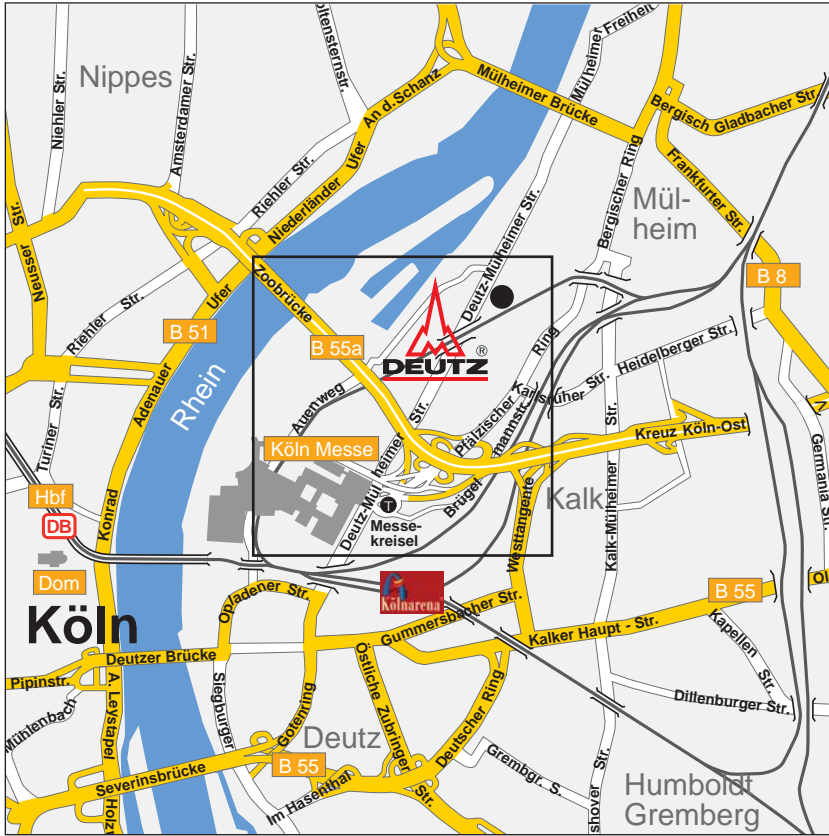

Getting to DEUTZ AG

Deutz-Mülheimer Straße

From the North:

A3 from Leverkusen / Düsseldorf direction
At the Köln-Ost motorway junction, take the B55a towards Köln-Zentrum. Take the Köln-Messe exit and turn right onto Pfälzischer Ring. At Messekreisel, turn right onto Deutz-Mülheimer Straße.

From the East:

A4 from the Olpe direction
At the Köln-Ost motorway junction, take the B55a towards Köln-Zentrum. Take the Köln-Messe exit and turn right onto Pfälzischer Ring. At Messekreisel, turn right onto Deutz-Mülheimer Straße.

From the West:

A4 from the Aachen direction
At the Heumar motorway junction, take the A3 towards Köln-Ost. At the Köln-Ost motorway junction, take the B55a towards Köln-Zentrum. Take the Köln-Messe exit and turn right onto Pfälzischer Ring. At Messekreisel, turn right onto Deutz-Mülheimer Straße.

From the South:

A3 from the Frankfurt direction
At the Köln-Ost motorway junction, take the B55a towards Köln-Zentrum. Take the Köln-Messe exit and turn right onto Pfälzischer Ring. At Messekreisel, turn right onto Deutz-Mülheimer Straße.