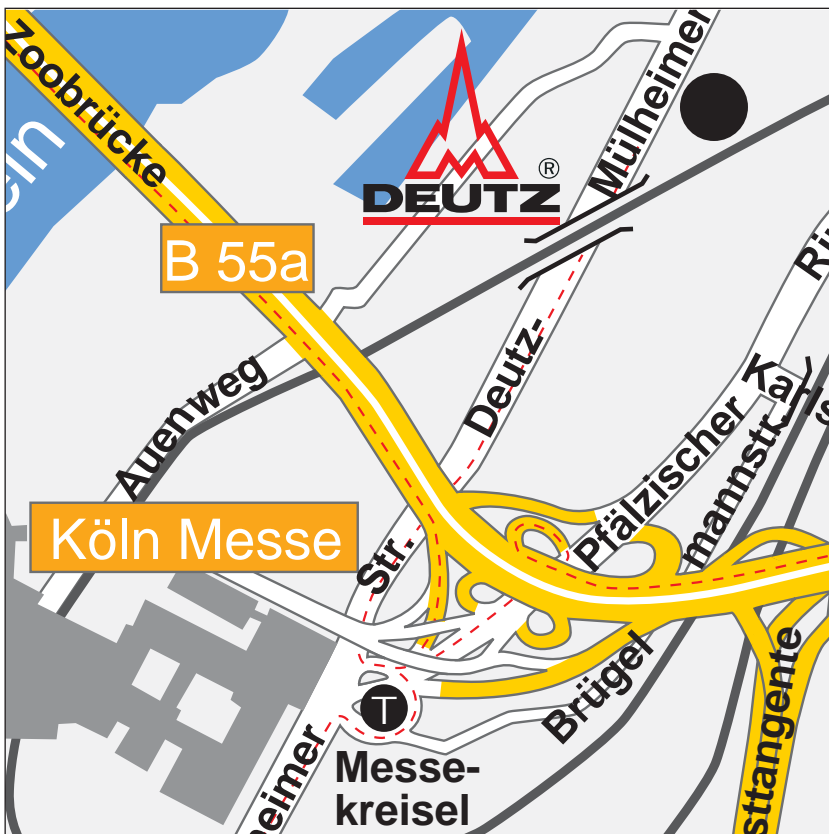

Getting to DEUTZ AG

Deutz-Mülheimer Straße

From the North:

A3 from Leverkusen / Düsseldorf direction
At the Köln-Ost motorway junction, take the B55a towards Köln-Zentrum. Take the Köln-Messe exit and turn right onto Pfälzischer Ring. At Messekreisel, turn right onto Deutz-Mülheimer Straße.

From the East:

A4 from the Olpe direction
At the Köln-Ost motorway junction, take the B55a towards Köln-Zentrum. Take the Köln-Messe exit and turn right onto Pfälzischer Ring. At Messekreisel, turn right onto Deutz-Mülheimer Straße.

From the West:

A4 from the Aachen direction
At the Heumar motorway junction, take the A3 towards Köln-Ost. At the Köln-Ost motorway junction, take the B55a towards Köln-Zentrum. Take the Köln-Messe exit and turn right onto Pfälzischer Ring. At Messekreisel, turn right onto Deutz-Mülheimer Straße.

From the South:

A3 from the Frankfurt direction
At the Köln-Ost motorway junction, take the B55a towards Köln-Zentrum. Take the Köln-Messe exit and turn right onto Pfälzischer Ring. At Messekreisel, turn right onto Deutz-Mülheimer Straße.