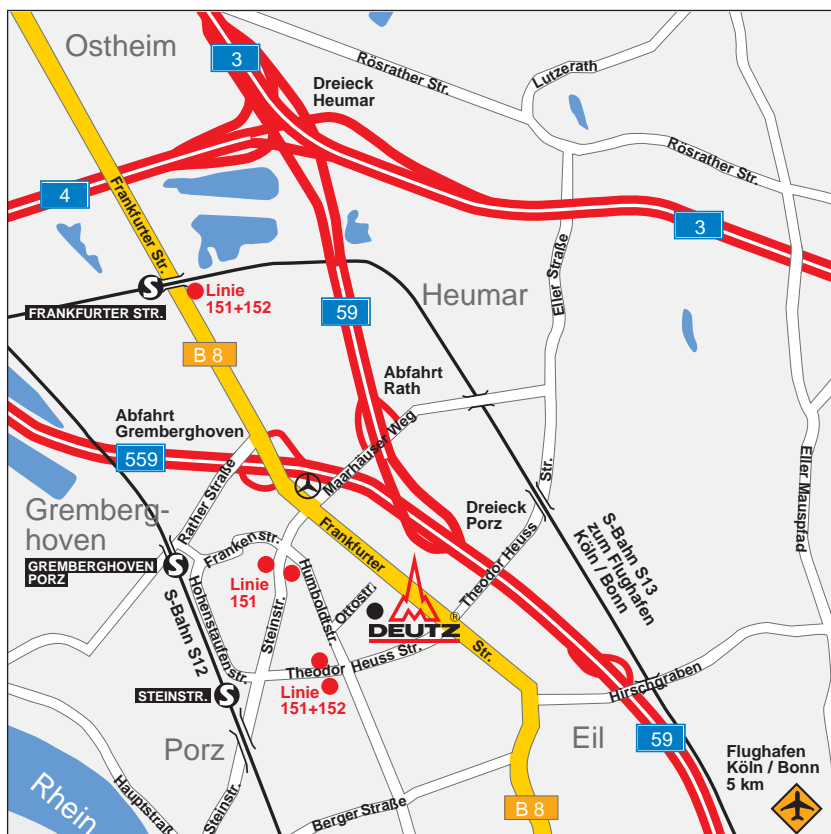

Getting to DEUTZ AG

Headquarters, Engine Works Cologne-Porz (Eil), Ottostraße

From the North:

A3 from Leverkusen / Düsseldorf direction
At the Köln-Heumar motorway junction, take the A59 towards Bonn. At the next exit, Rath, turn right onto Maarhäuser Weg. At the second set of traffic lights, turn left onto Humboldtstraße. After 300 m turn left onto Ottostarße. Use the Porz Works customer car park.

From the East:

A4 from the Olpe direction
At the Köln-Ost motorway junction, take the A3 towards Frankfurt. At the next junction, Köln-Heumar, take the A59 towards Bonn. At the next exit, Rath, turn right onto Maarhäuser Weg. At the second set of traffic lights, turn left onto Humboldtstraße. After 300 m, turn left onto Ottostraße. Use the Porz Works customer car park.

From the West:

A4 from the Aachen direction
At the Köln-Gremberg motorway junction, take the A559 towards Bonn. At the Porz-Gremberghoven exit, take Frankfurter Straße towards Porz. At the first junction, turn right onto Steinstraße. At the next set of traffic lights, turn left onto Humboldtstraße. After 300 m, turn left onto Ottostraße. Use the Porz Works customer car park.

or

Cologne main station by regional train (RB 11534) in the direction of: Köln (Cologne), Frankfurter Straße. Get off the regional train at "Frankfurter Straße." Travel time is about 10 minutes. Change at "Frankfurter Straße" to **bus route 151 Gremberghoven Hansestraße in the direction of: Porz Markt.** The walking distance is about 8 minutes. After a further 6 minutes get off the bus at "Am Hochkreuz, Köln Gremberghoven." From the "Am Hochkreuz" stop it takes a further 6 minutes to walk to **Ottostraße 1.**